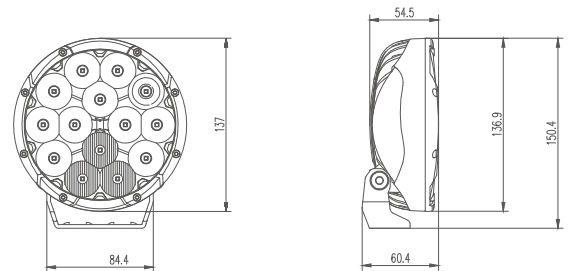

MODEL: GT15207

Oder Code	GT15207
Max Power	42W
Leds	14Pcs*3W Osram
Color Temperature	5700K
AMP Draw	2.5A@12V, 1.25A@24V
Operating Voltage	10-30V DC
Operating Temperature	-40~+80 °Celcius
Size(inch)	5.4"
Beam Pattern	Driving Light Beam
1Lux Reading	455m
Theoretical Lumen(lm)	3640lm
Effective Lumen(lm)	2548lm
Mounting Bracket	304 Stainless Steel
Lifetime	30000+h
Lens Material	Polycarbonate
Housing	Die-Casting Aluminum
Coating Powder	Semi-Gloss Black
Pressure Equalization Vent	Yes
Cable Length	400mm
Waterproof Rate	Ip68
EMC Protection	ECE R10, CISPR 25 Class 3
Net Weight	0.778Kg
Package Standard	12Pcs/Carton

1lx@455meters