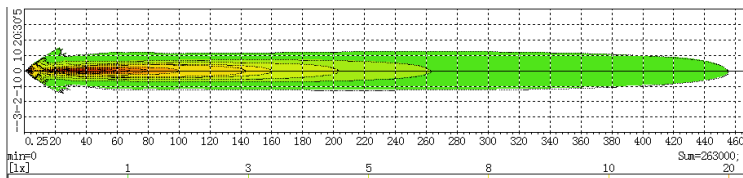

MODEL: GT15207

Oder Code	GT15207
Max Power	42W
Leds	14Pcs*3W Osram
Color Temperature	5700K
AMP Draw	2.5A@12V, 1.25A@24V
Operating Voltage	10-30V DC
Operating Temperature	-40~+80 °Celcius
Size(inch)	5.4"
Beam Pattern	Driving Light Beam
1Lux Reading	455m
Theoretical Lumen(lm)	3640lm
Effective Lumen(lm)	2548lm
Mounting Bracket	304 Stainless Steel
Lifetime	30000+h
Lens Material	Polycarbonate
Housing	Die-Casting Aluminum
Coating Powder	Semi-Gloss Black
Pressure Equalization Vent	Yes
Cable Length	400mm
Waterproof Rate	Ip68
EMC Protection	ECE R10, CISPR 25 Class 3
Net Weight	0.778Kg
Package Standard	12Pcs/Carton

1lx@455meters